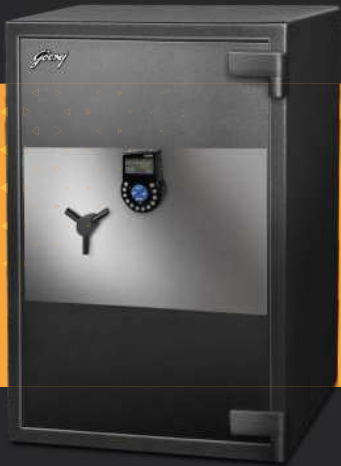

DEFENDER PRO - GRADE 0

For SS Fascia Extra charges apply

Features

- Tested and certified by VdS - Germany, as per EN 1143 - 1, Grade 0
- Certified by RISE Research Institute, Sweden for Fire Resistance - 60P
- Contemporary light-weight design and construction
- Standard safe comes fitted with a high security Double Bitted Class A Key Lock as per EN 1300 standards
- Options available for Digital Electronic and Mechanical Combination locks certified as per EN 1300 standards
- Overnight cash cover - €10,000

MODEL	014D	019D	023	028	035S	043S	051S	059	063	
E		455	585	685	800	1000	1200	1400	1600	1700
X		455	455	520	550	610	610	610	610	770
T		500	500	615	640	615	615	615	520	660
I		355	485	585	700	900	1100	1300	1500	1600
N		355	355	420	450	510	510	510	510	670
T		310	310	425	450	425	425	425	330	470
Door at 90° (OD) (mm)	923	923	1103	1158	1193	1193	1193	1098	1398	
Door at 180° (OW) (mm)	845	845	975	1035	1155	1155	1155	1155	1475	
Door Swing Radius (S) (mm)	405	405	470	500	560	560	560	560	720	
V_{in} in (Ltrs)	39	53	105	140	195	238	281	252	503	
Hg	124	148	207	247	308	361	410	421	612	
Product Rating	Tested & Certified by VdS - Germany & CNPP - France									
Burglary Resistance	EN 1143 - 1, Grade 0									
Fire Resistance	NT 017 - 60 P - RISE Research Institute, Sweden									
Std. Hanging of Door		Right Hung								
	1	1	2	2	3	3	3	3	3	
Std. Locking*	1 No. EN 1300 Class A, Double Bitted Key Lock.									

Tolerances on Weight - +/- 10%

Bespoke sizes available - please check with us for available variations in dimensions.