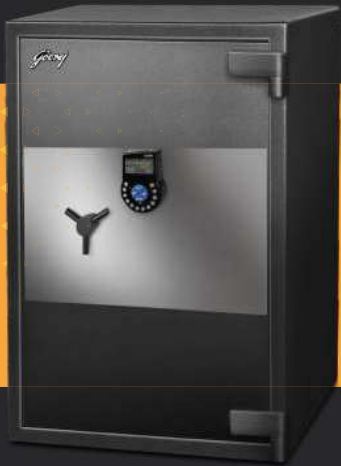

EUROCASH - GRADE I

For SS Fascia Extra charges apply

Features

- Certified by ECB,S, Germany, as per EN 1143 - 1, Grade I
- Certified by RISE Research Institute, Sweden for Fire Resistance - 60P
- Contemporary light-weight design and construction
- Standard safe comes fitted with a high security Double Bitted Class A Key Lock as per EN 1300 standards
- Options available for Digital Electronic and Mechanical Combination locks certified as per EN 1300 standards
- Overnight cash cover - €20,000

MODEL	M14S*	M14D	M19D	M23	M28	M28WD	M35S	M43S	M51S	M59	M63	
E		455	455	585	685	800	800	1000	1200	1400	1600	1700
X		405	455	455	520	550	610	610	610	610	610	770
T		370	500	500	615	640	615	615	615	615	520	660
I		355	355	485	585	700	700	900	1100	1300	1500	1600
N		305	355	355	420	450	510	510	510	510	510	670
T		180	310	310	425	450	425	425	425	425	330	470
Door at 90° (OD) (mm)		743	923	923	1103	1158	1193	1193	1193	1193	1098	1398
Door at 180° (OW) (mm)		745	845	845	975	1035	1155	1155	1155	1155	1155	1475
Door Swing Radius (S) (mm)		355	405	405	470	500	560	560	560	560	560	720
V_{int} in (Ltrs)		19,5	39	53	105	140	151	195	238	281	252	503
Mg		97	124	148	207	247	260	308	361	410	421	612
Product Rating	Certified by ECB,S, Germany & CNPP - France											
Burglary Resistance	EN 1143 - 1, Grade I											
Fire Resistance	NT 017 - 60 P - RISE Research Institute, Sweden (Except Model - M114S)											
Std. Hanging of Door						Right Hung						
	1	1	1	2	2	2	3	3	3	3	3	3
Std. Locking*	1 No. EN 1300 Class A, Double Bitted Key Lock.											

Tolerances on Weight - +/- 10%

Bespoke sizes available - please check with us for available variations in dimensions.